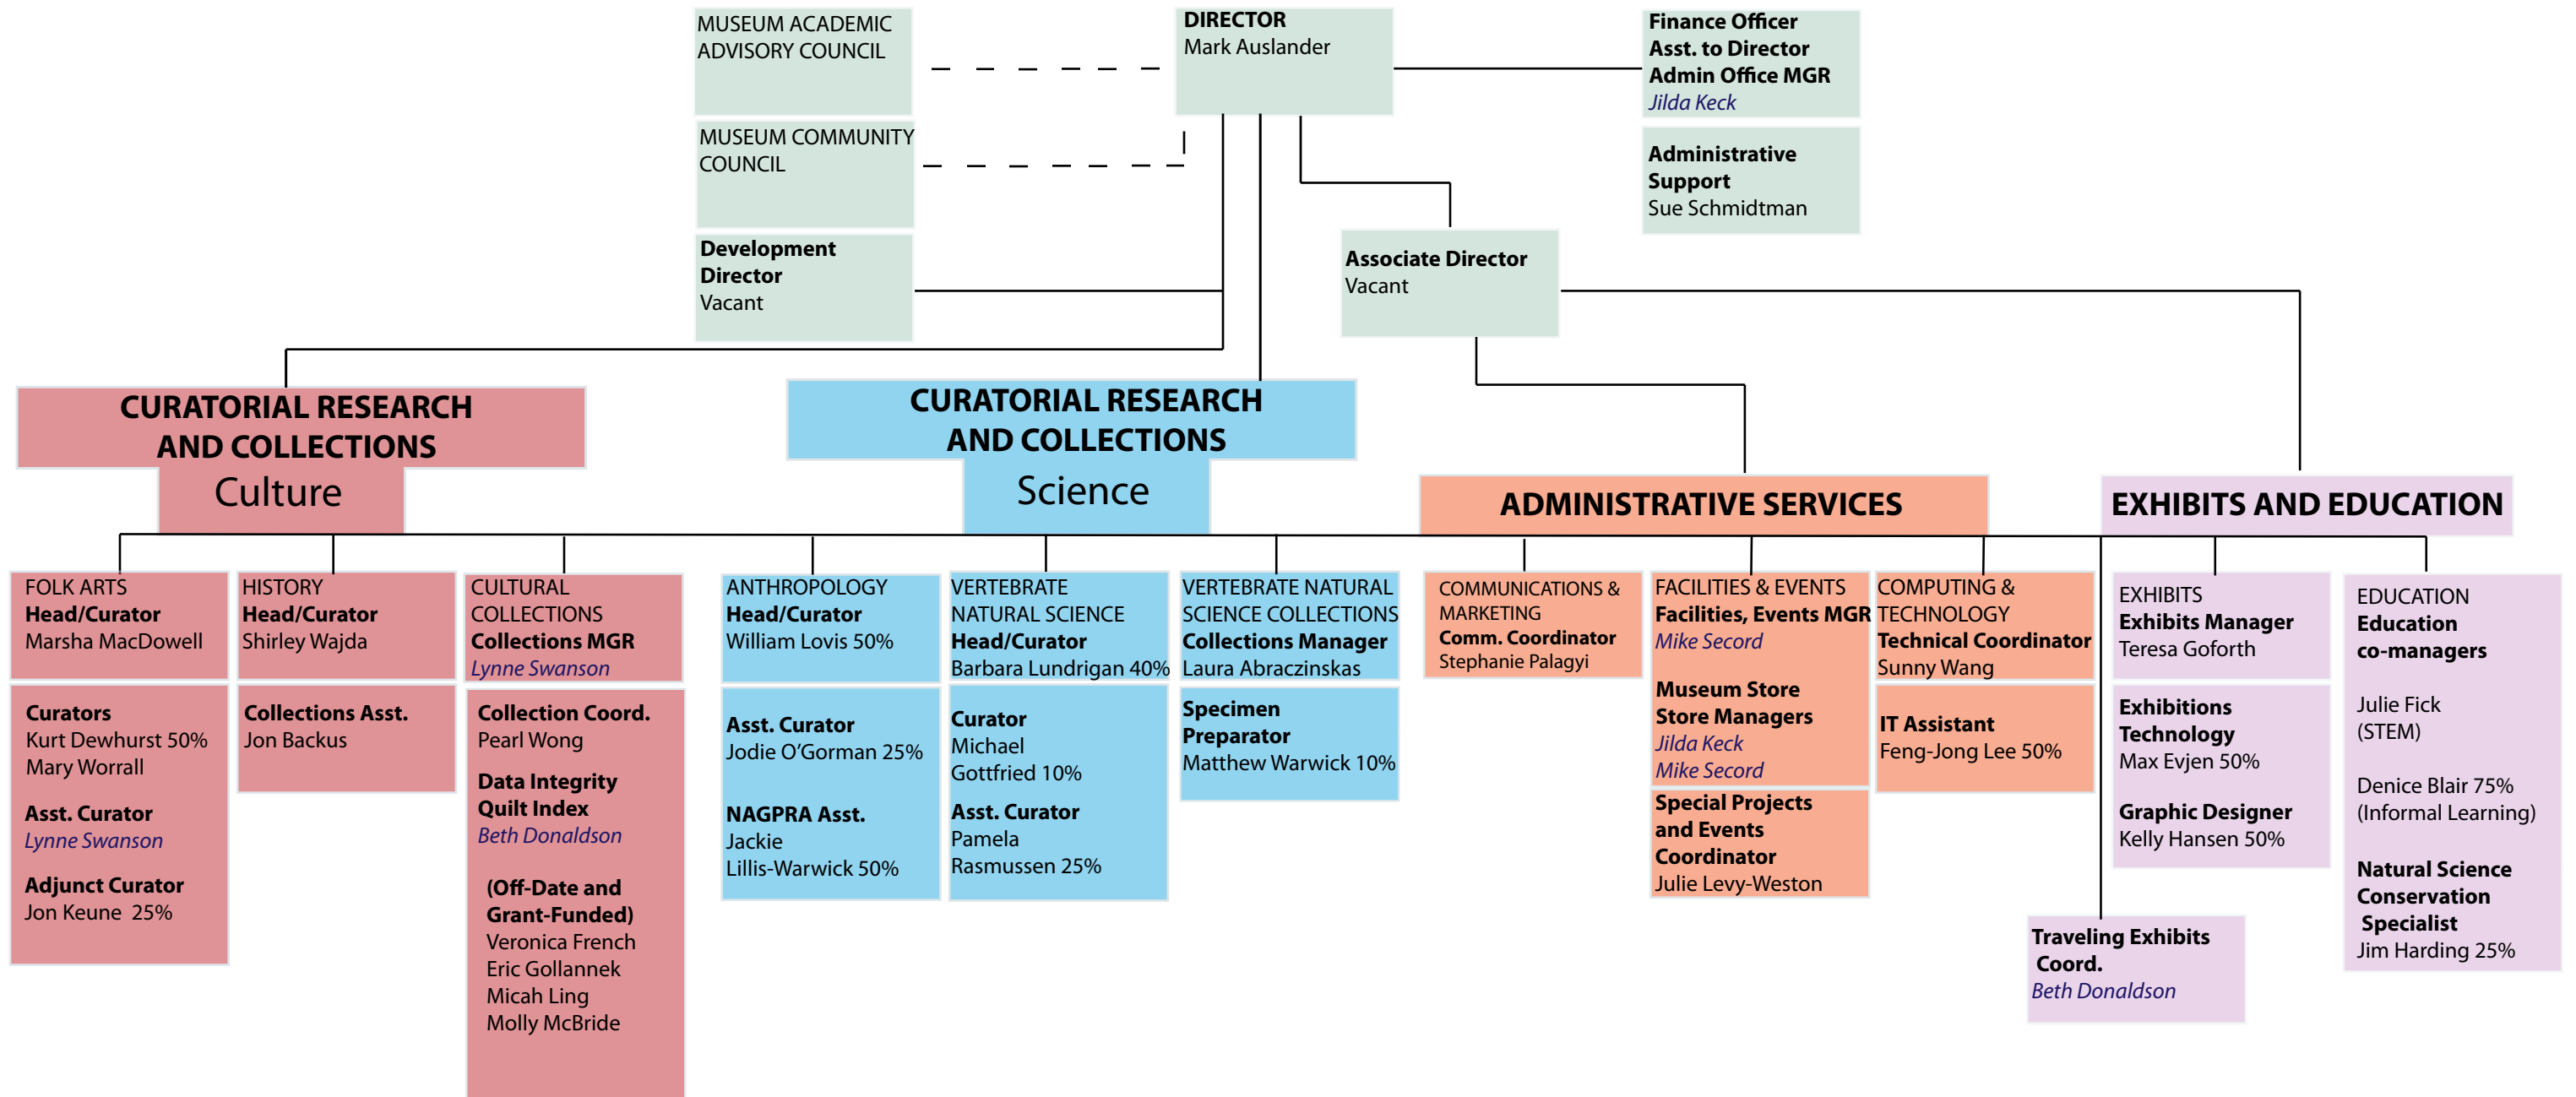

**Office of the Provost**  
**Associate Provost for University Outreach and Engagement**

**MICHIGAN STATE UNIVERSITY MUSEUM ORGANIZATIONAL STRUCTURE**

- Names in ITALICS reflect multiple unit roles
- Percentages reflect joint appointments and/or part-time employees (not including students or interns)