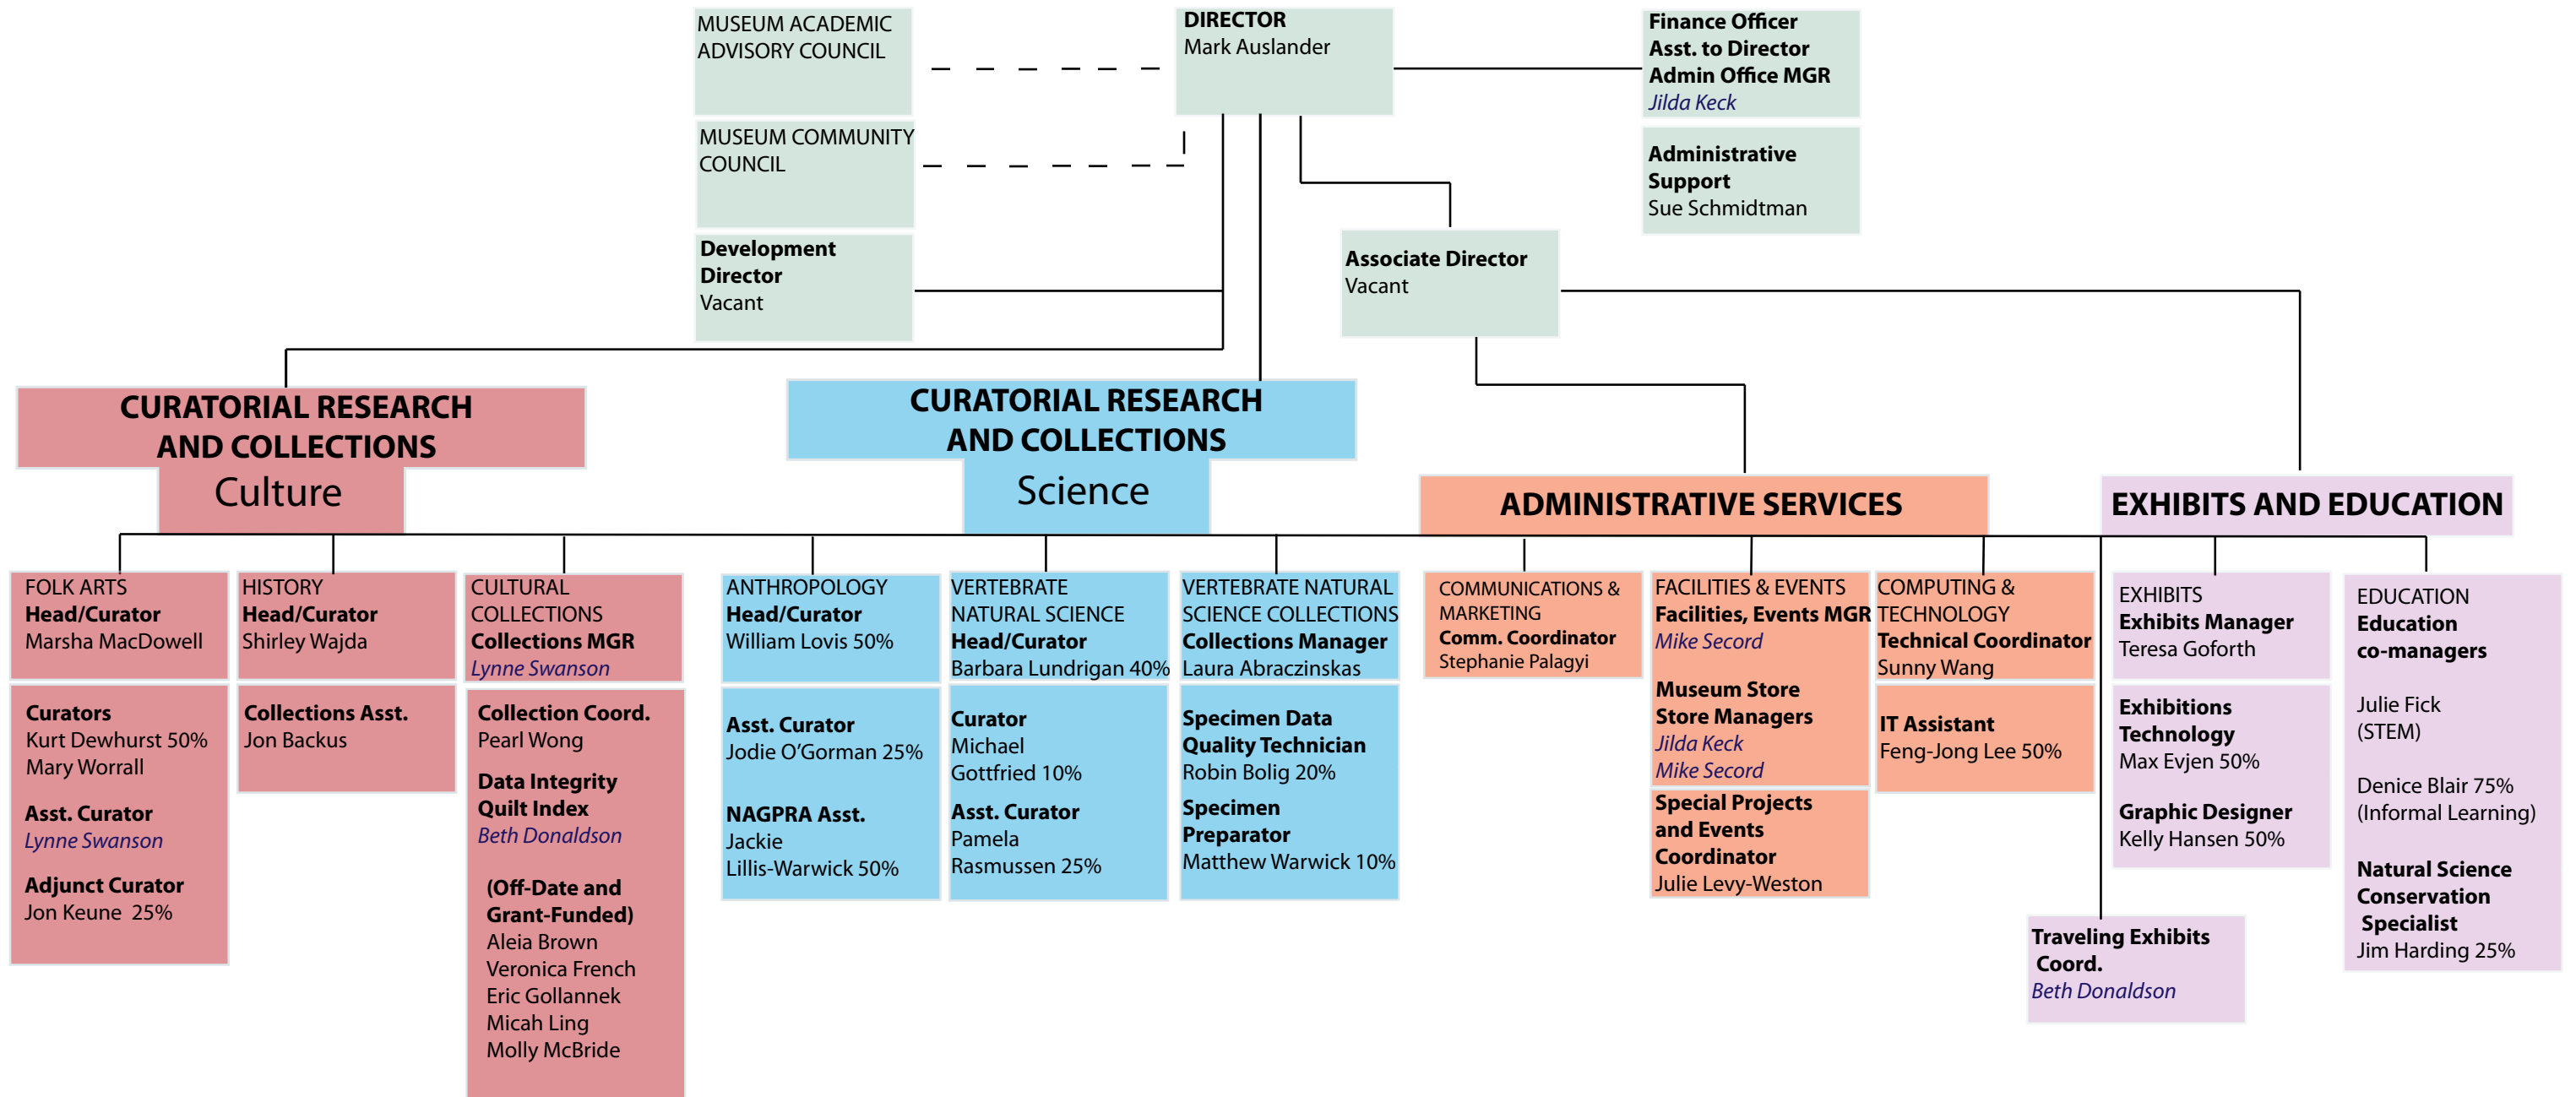

Office of the Provost
Associate Provost for University Outreach and Engagement

MICHIGAN STATE UNIVERSITY MUSEUM ORGANIZATIONAL STRUCTURE

- Names in *ITALICS* reflect multiple unit roles
- Percentages reflect joint appointments and/or part-time employees (not including students or interns)